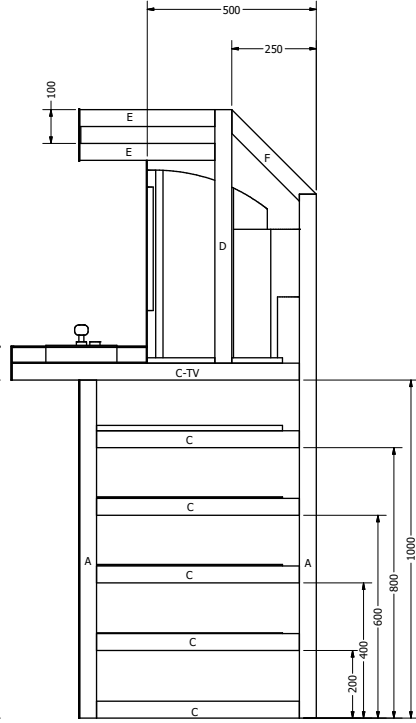

8 7 6 5 4 3 2 1

2x A

2x A-Front

6 x B

10 x C

2x C-TV

2 x D

4x E

2xF

DRAWN	little_punk	02.07.2021	TITLE
CHECKED			
QA			
MFG			
APPROVED			
SIZE	D	DWG NO	REV
SCALE	0.13 : 1	Arcade	SHEET 1 OF 1

8 7 6 5 4 3 2 1